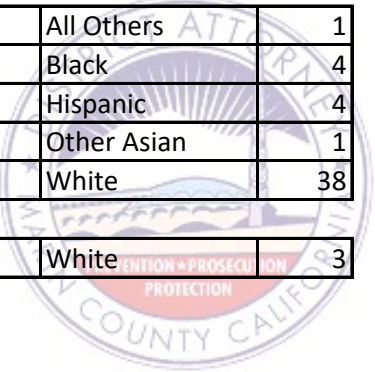

State of Arizona	White	1
State of Florida	White	1
State of Kansas	White	2
State of Michigan	White	1
State of Nevada	Black	2
	White	2
State of Texas	Black	1
	White	1
State of Utah	White	2
State of West Virginia	White	1
Tiburon Police Department	All Others	1
	Black	4
	Hispanic	4
	Other Asian	1
	White	38
U.S. Park Police	White	3